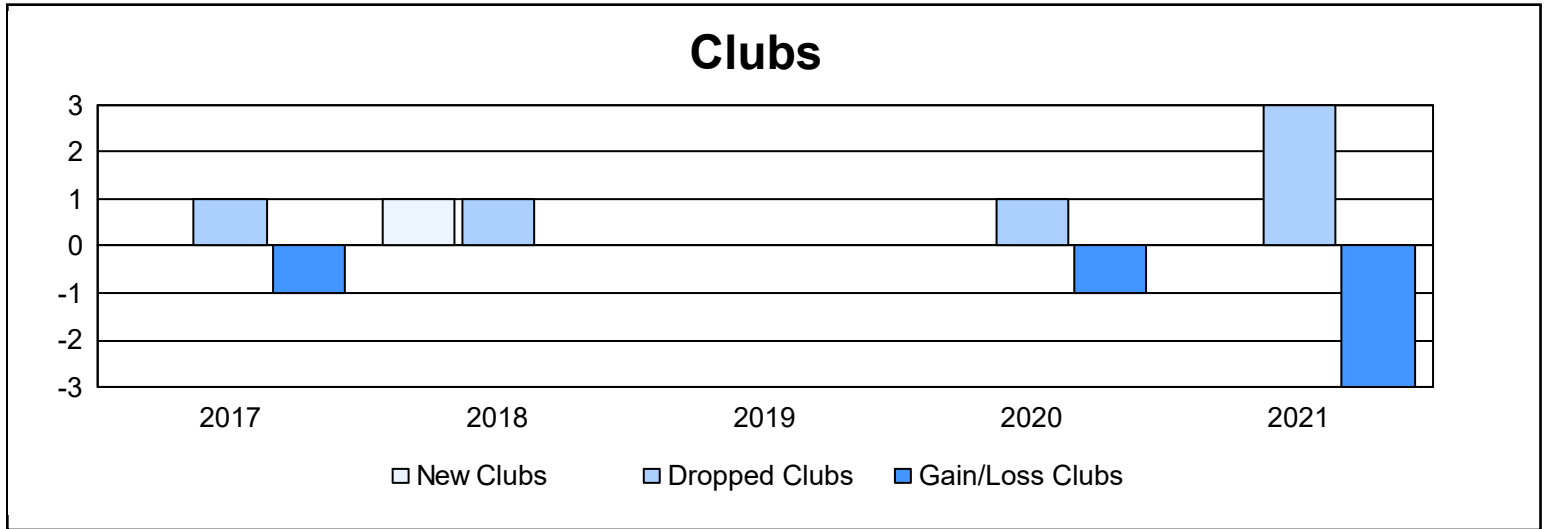

Year	New Clubs	Dropped Clubs	Gain/ Loss Clubs	New Members	Charter Members	Reinstate Members	Transfer Members	Total Member Added	Total Members Dropped	Gain/ Loss Members
2016-2017	0	1	-1	40	0	2	1	43	97	-54
2017-2018	1	1	0	40	60	1	4	105	78	27
2018-2019	0	0	0	47	21	0	0	68	118	-50
2019-2020	0	1	-1	28	4	10	3	45	90	-45
2020-2021	0	3	-3	22	0	0	0	22	132	-110
<b>Average</b>	<b>0</b>	<b>1</b>	<b>-1</b>	<b>35</b>	<b>17</b>	<b>3</b>	<b>2</b>	<b>57</b>	<b>103</b>	<b>-46</b>

### Membership Composition June 2021 Cumulative