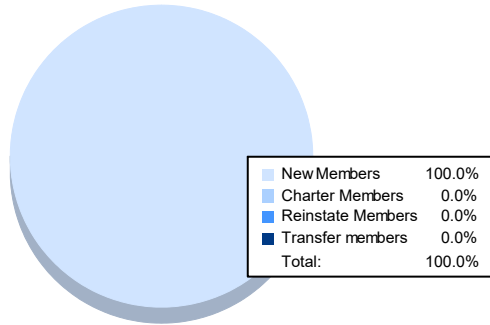

Year	New Clubs	Dropped Clubs	Gain/ Loss Clubs	New Members	Charter Members	Reinstate Members	Transfer Members	Total Member Added	Total Members Dropped	Gain/ Loss Members
2016-2017	0	1	-1	40	0	2	1	43	97	-54
2017-2018	1	1	0	40	60	1	4	105	78	27
2018-2019	0	0	0	47	21	0	0	68	118	-50
2019-2020	0	1	-1	28	4	10	3	45	90	-45
2020-2021	0	3	-3	22	0	0	0	22	132	-110
<b>Average</b>	<b>0</b>	<b>1</b>	<b>-1</b>	<b>35</b>	<b>17</b>	<b>3</b>	<b>2</b>	<b>57</b>	<b>103</b>	<b>-46</b>

### Membership Composition June 2021 Cumulative