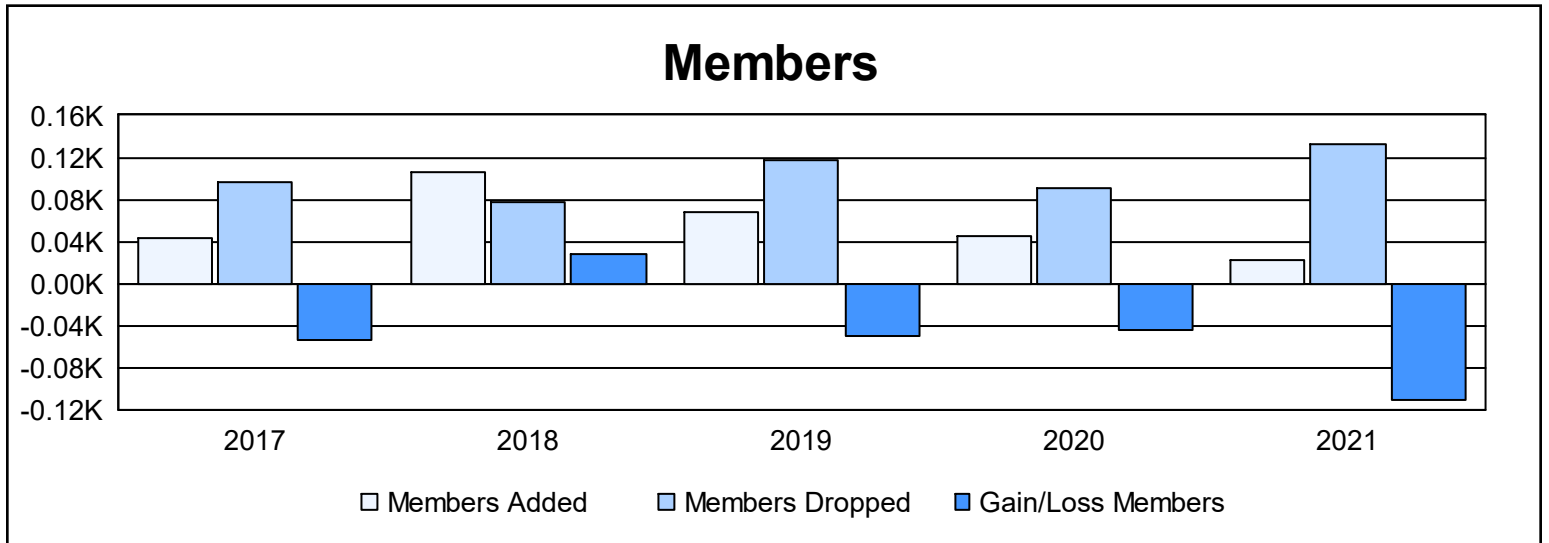

Year	New Clubs	Dropped Clubs	Gain/ Loss Clubs	New Members	Charter Members	Reinstate Members	Transfer Members	Total Member Added	Total Members Dropped	Gain/ Loss Members
2016-2017	0	1	-1	40	0	2	1	43	97	-54
2017-2018	1	1	0	40	60	1	4	105	78	27
2018-2019	0	0	0	47	21	0	0	68	118	-50
2019-2020	0	1	-1	28	4	10	3	45	90	-45
2020-2021	0	3	-3	22	0	0	0	22	132	-110
<b>Average</b>	<b>0</b>	<b>1</b>	<b>-1</b>	<b>35</b>	<b>17</b>	<b>3</b>	<b>2</b>	<b>57</b>	<b>103</b>	<b>-46</b>

### Membership Composition June 2021 Cumulative